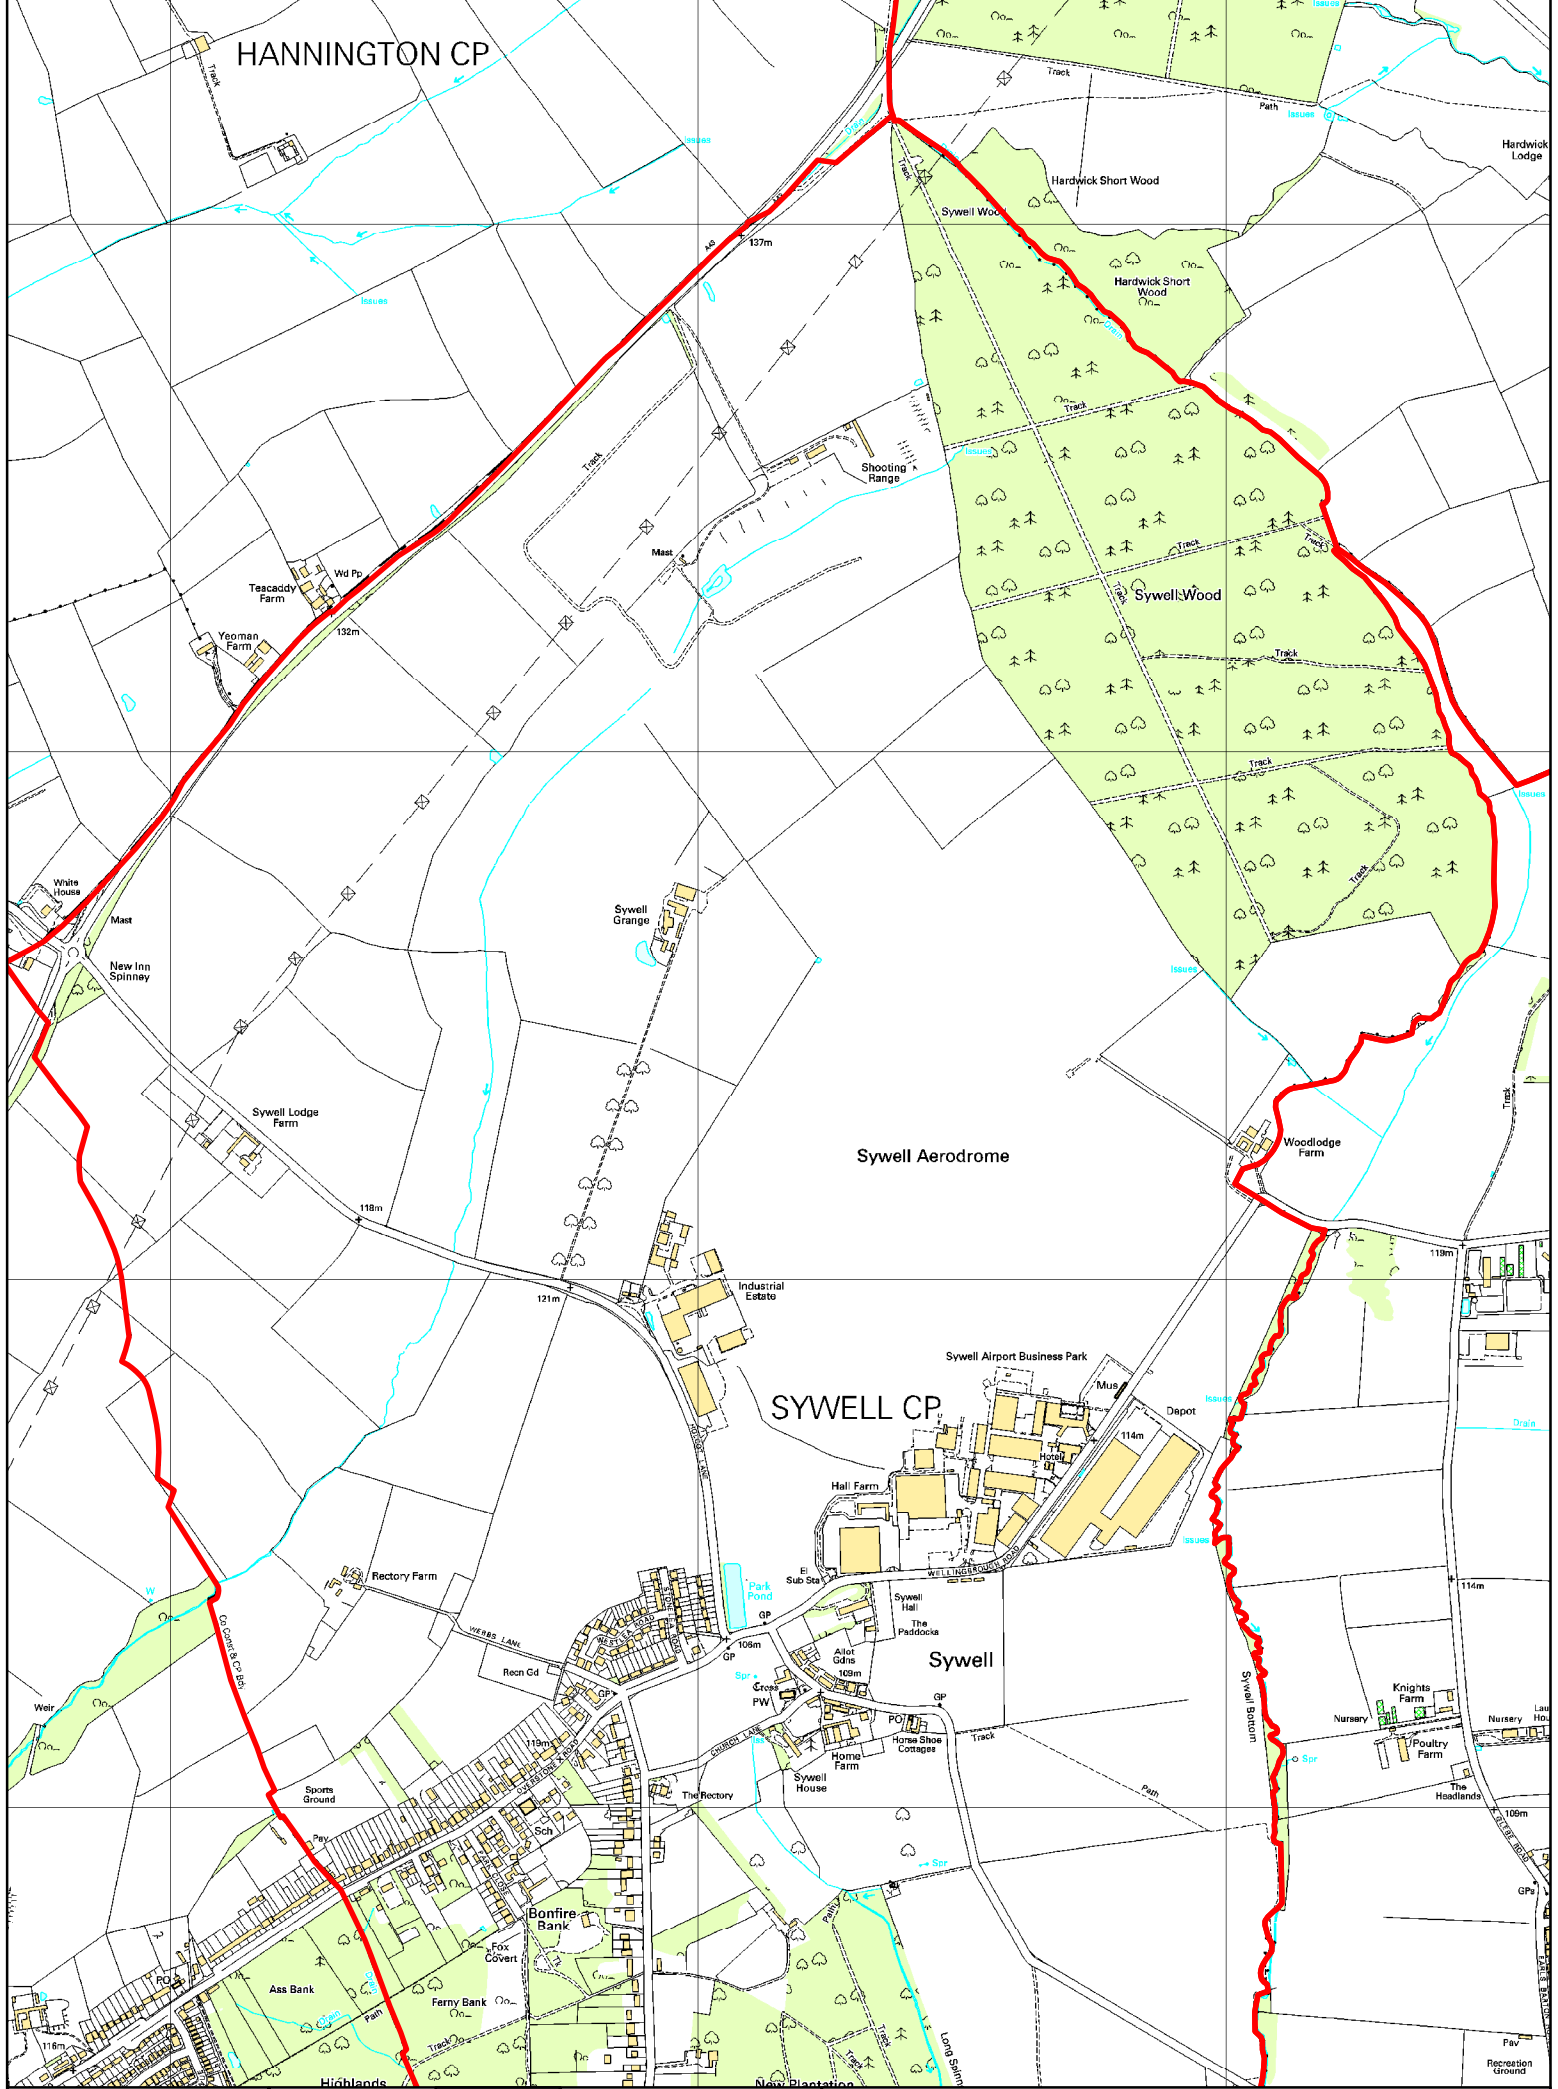

HANNINGTON CP

Sywell Aerodrome

SYWELL CP

Sywell Airport Business Park

Sywell

Scale:
1:14,329

ICT Services
This map is accurate to the scale specified when reproduced at A4

Sywell Parish

Parish Boundaries